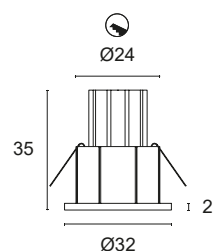

Series connection, with 70 + 70 cm cables

Accessories for RGB management page 249

 **MADE IN ITALY**